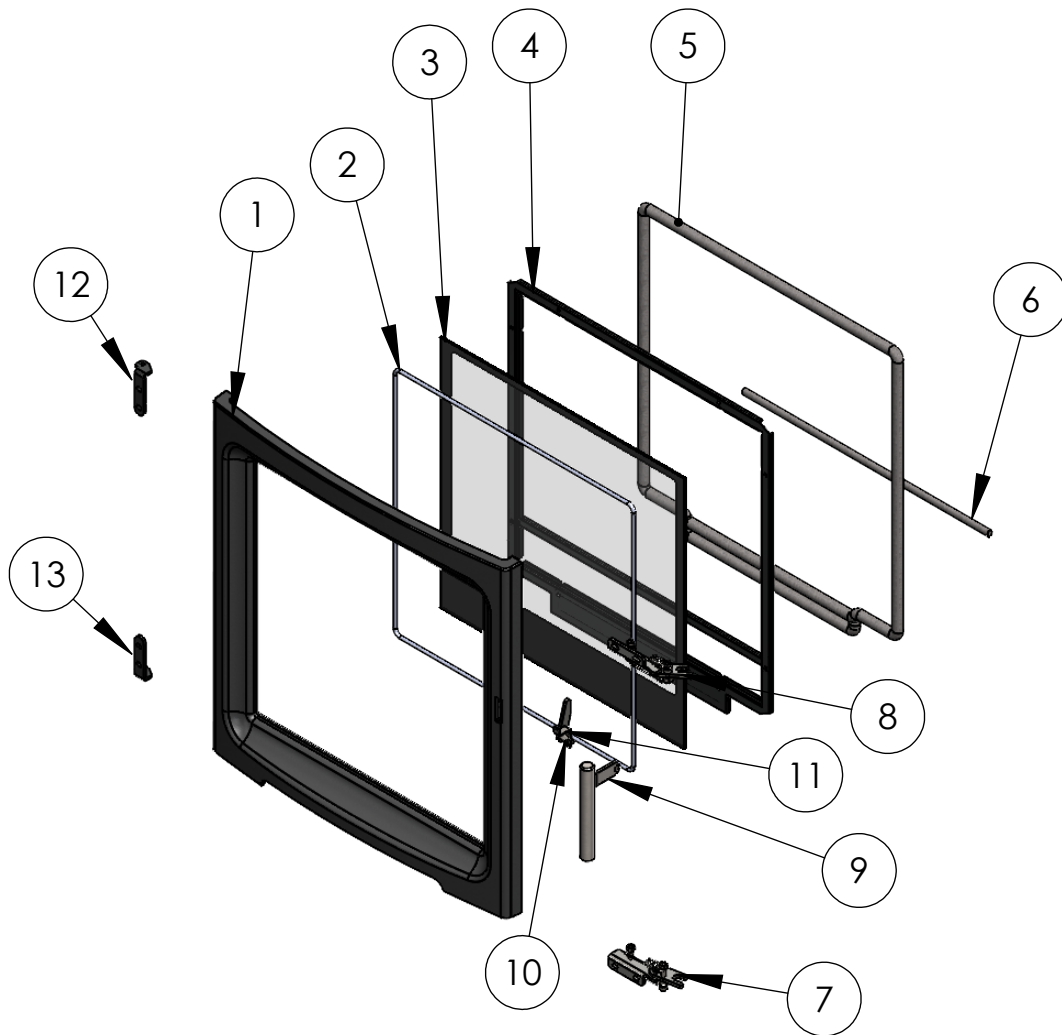

PV5W door Exploded Drawing

ITEM NO.	PART NUMBER	DESCRIPTION	QTY.
1	Door casting	PSP-0005	1
2	glass seal	psp-0204	1
3	Glass panel	PSP-0069	1
4	glass clamp	outer frame: PSP-0013 / centre channel : 9625	1
5	Door Seals	Outer : PSP-0210 / Bottom : PSP-0106	1
6	Centre Door seal	PSP-0210	1
7	Spring latch	PSP-0088 / Spring: PSP-0091	1
8	Spring latch	PSP-0087 / Spring: PSP-0091	1
9	Door Handle	PSP-0072 / Spring: PSP-0092	1
10	Handle Lever Assy	PSP-0032	1
11	Door Handle Retainer	PSP-0044	1
12	Door Hinge	PSP-0022	1
13	Door Hinge	PSP-0022	1